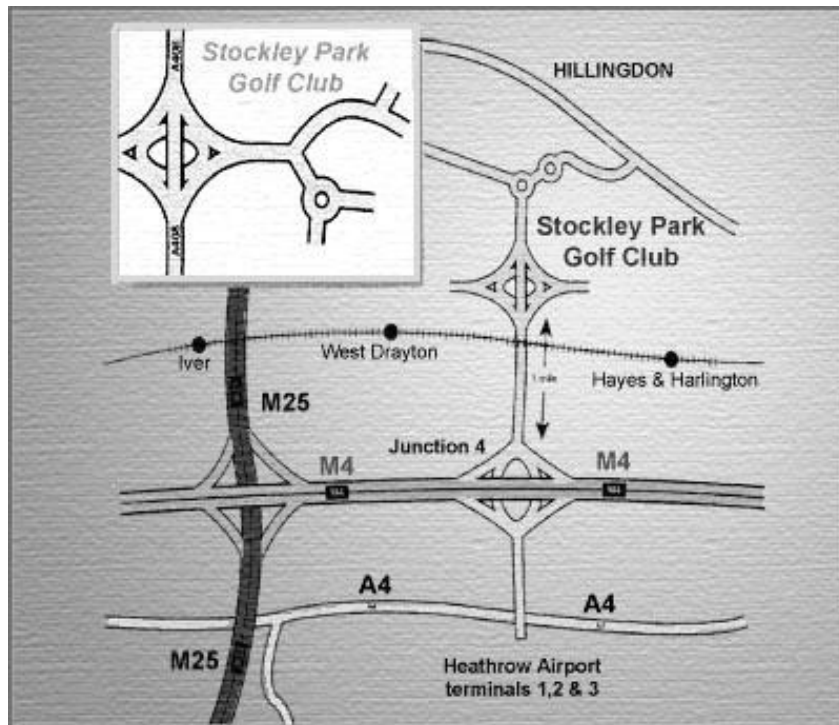

Stockley Park is a *Robert Trent Jones Senior* designed golf course set in 240 acres of undulating parkland to the west of London. The 18-hole, par 72 Golf Course is located just one mile from junction 4 (Heathrow Terminals 1,2&3) of the M4 motorway on the A408 within Stockley Country Park.